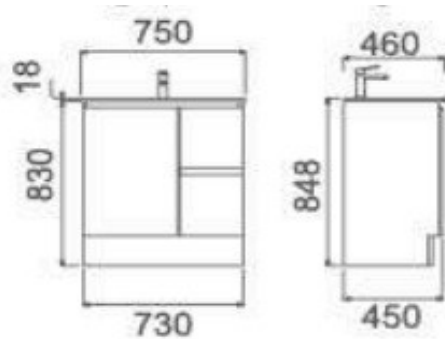

NUTRO LUX VANITY

SPECIFICATIONS

ZENIMO
Zen-inspired, Modern Living

ADDRESS: 42 Castro Way, Derrimut VIC 3026

PHONE: (03) 8390 6300

OFFICE: ect_sales@outlook.com

SERVICE: ect_service@outlook.com

WEBSITE: www.zenmo.com.au