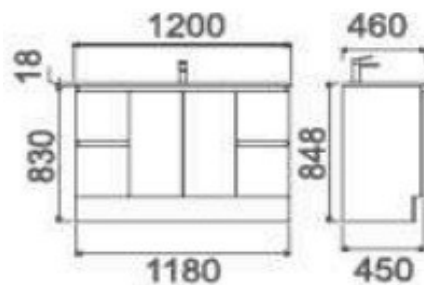

NUTRO LUX VANITY

SPECIFICATIONS

Available with Stone Top or Ceramic Top (1500mm is Polymarble Top)
Above Counter Basin Options only when choosing Stone Top

WARRANTY INFORMATION:

Cabinet Structure - **5 Years**