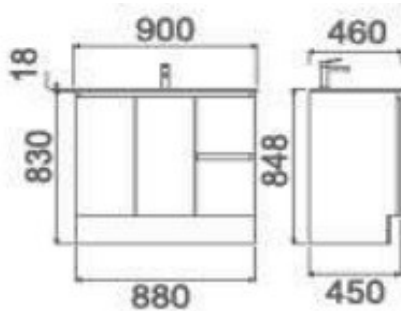

NUTRO LUX VANITY

SPECIFICATIONS

ZENMO
Zen-inspired, Modern Living

ADDRESS: 42 Castro Way, Derrimut VIC 3026

PHONE: (03) 8390 6300

OFFICE: ect_sales@outlook.com

SERVICE: ect_service@outlook.com

WEBSITE: www.zenmo.com.au